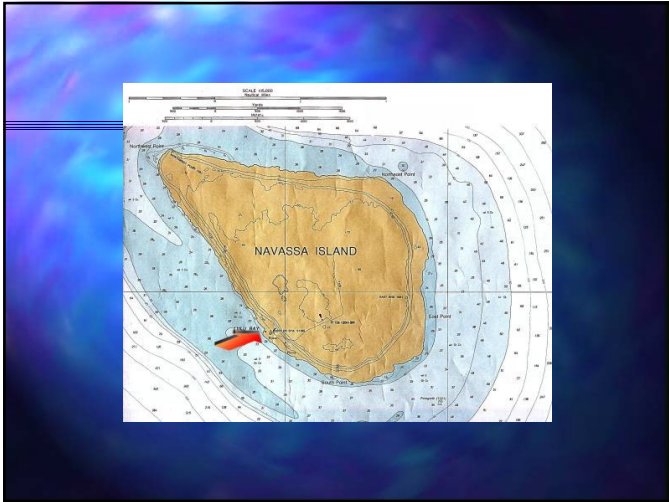

W4GIW/VP7 Contest Expedition to The Bahamas

- Second DXpedition with mostly SEDXC members (1972)
- No wives, low cost, only four days
- Finished fourth in the world CW WW MM Phone
- Convinced operators to go for MM win from 3-point area

W4GIW/VP7
Contest Expedition to The Bahamas

GRAND BAHAMA ISLAND
W4GIW/VP7

1972 CQ WORLD WIDE CONTEST

QSO WITH	DATE	GMT	MHZ.	RST	2-WAY

K4CDZ - QSL MGR.
73
O PSE QSL TNX O

VAN FAIR, ZF1WF
3949 MENLO DR.
DORAVILLE, GA. 30340
U.S.A.

- KC4DX
DXpedition to Navassa Island
- One of the earliest DXpeditions sponsored by the SEDXC
 - Ten operators
 - Three-day operation
 - Total cost: \$5,000!

KC4DX DXpedition to Navassa Island

PJ9GIW Contest Expedition to Curacao