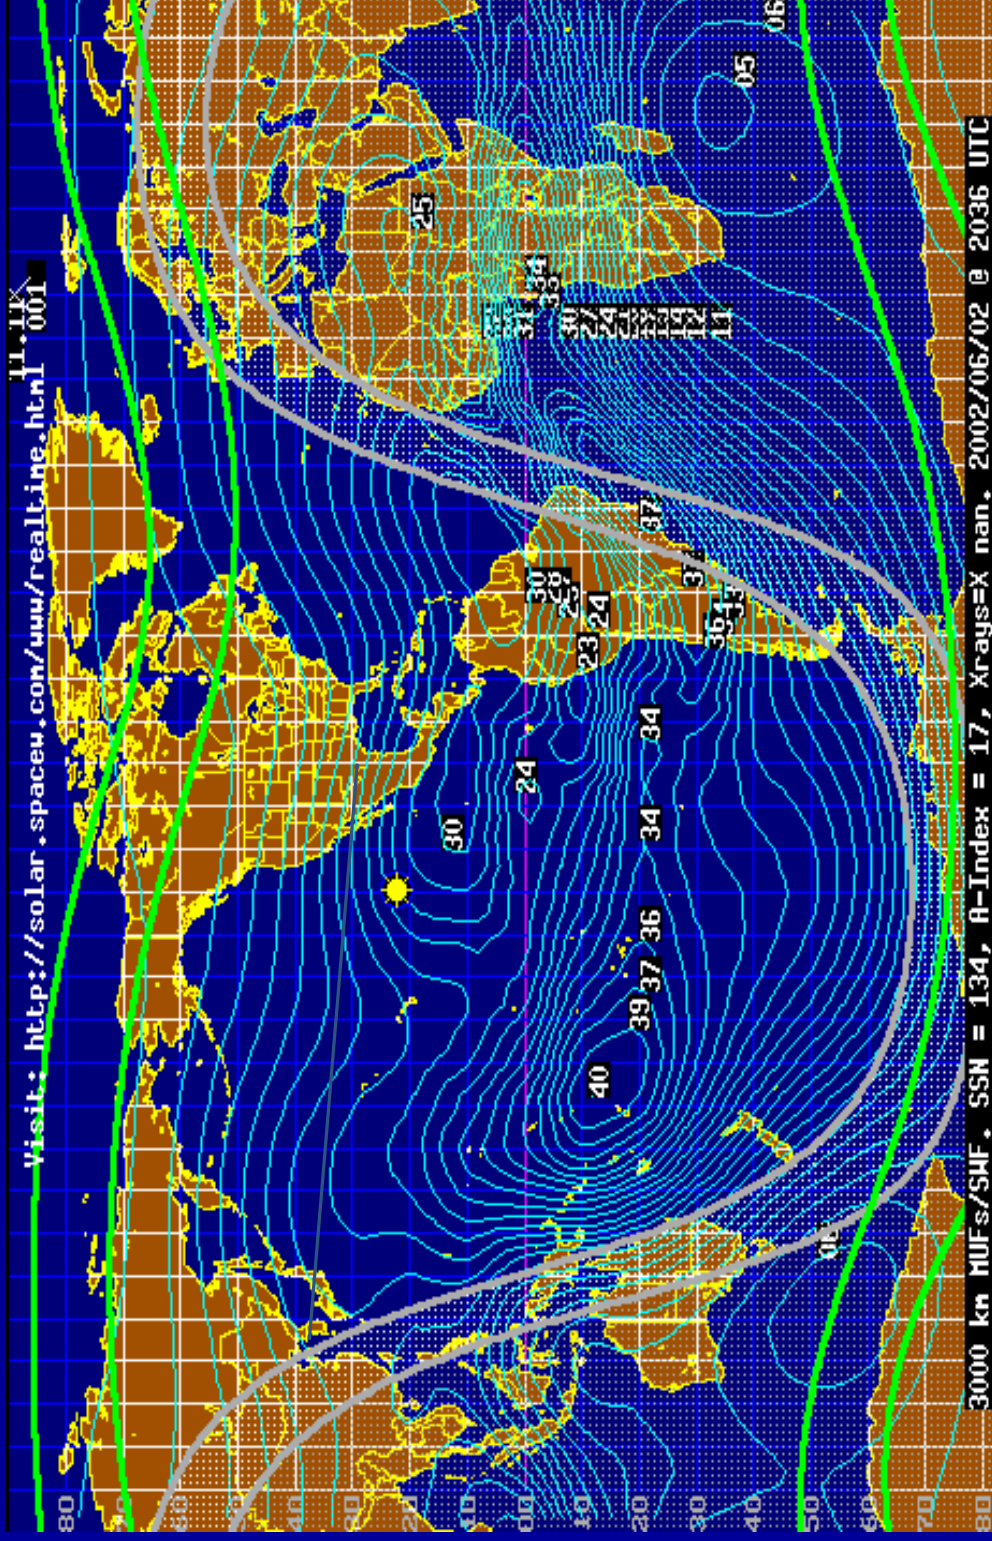

MUF + Greyline CHART

<http://solar.spacew.com/www/realtime.html>